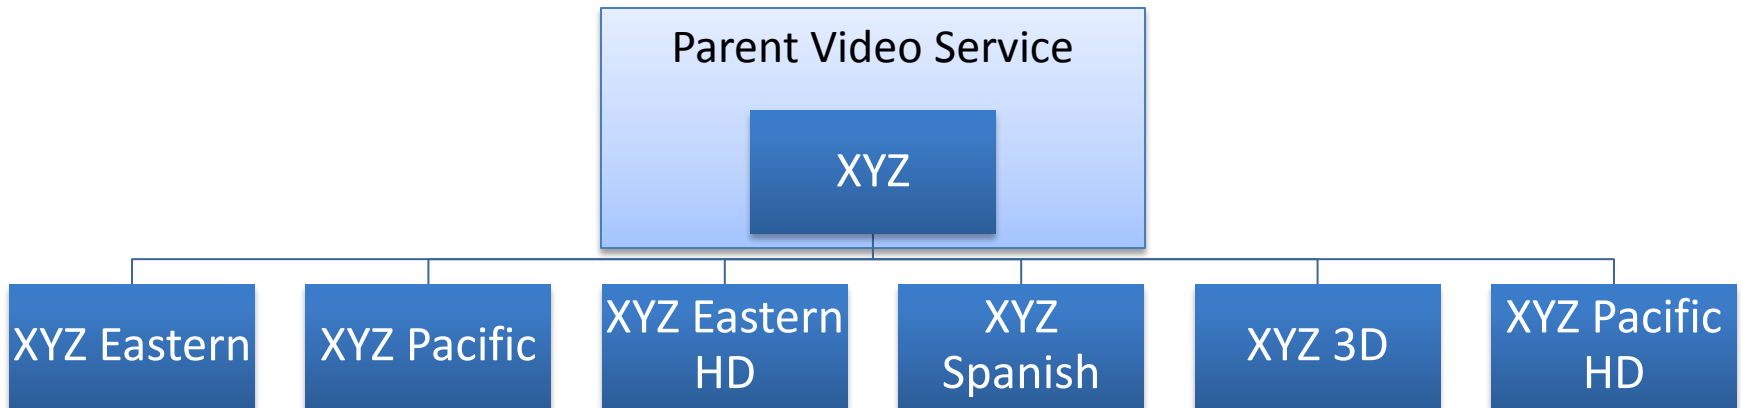

Video Services – General Approach

All XYZ Video Services share the same programming with variations in time offset, format or language