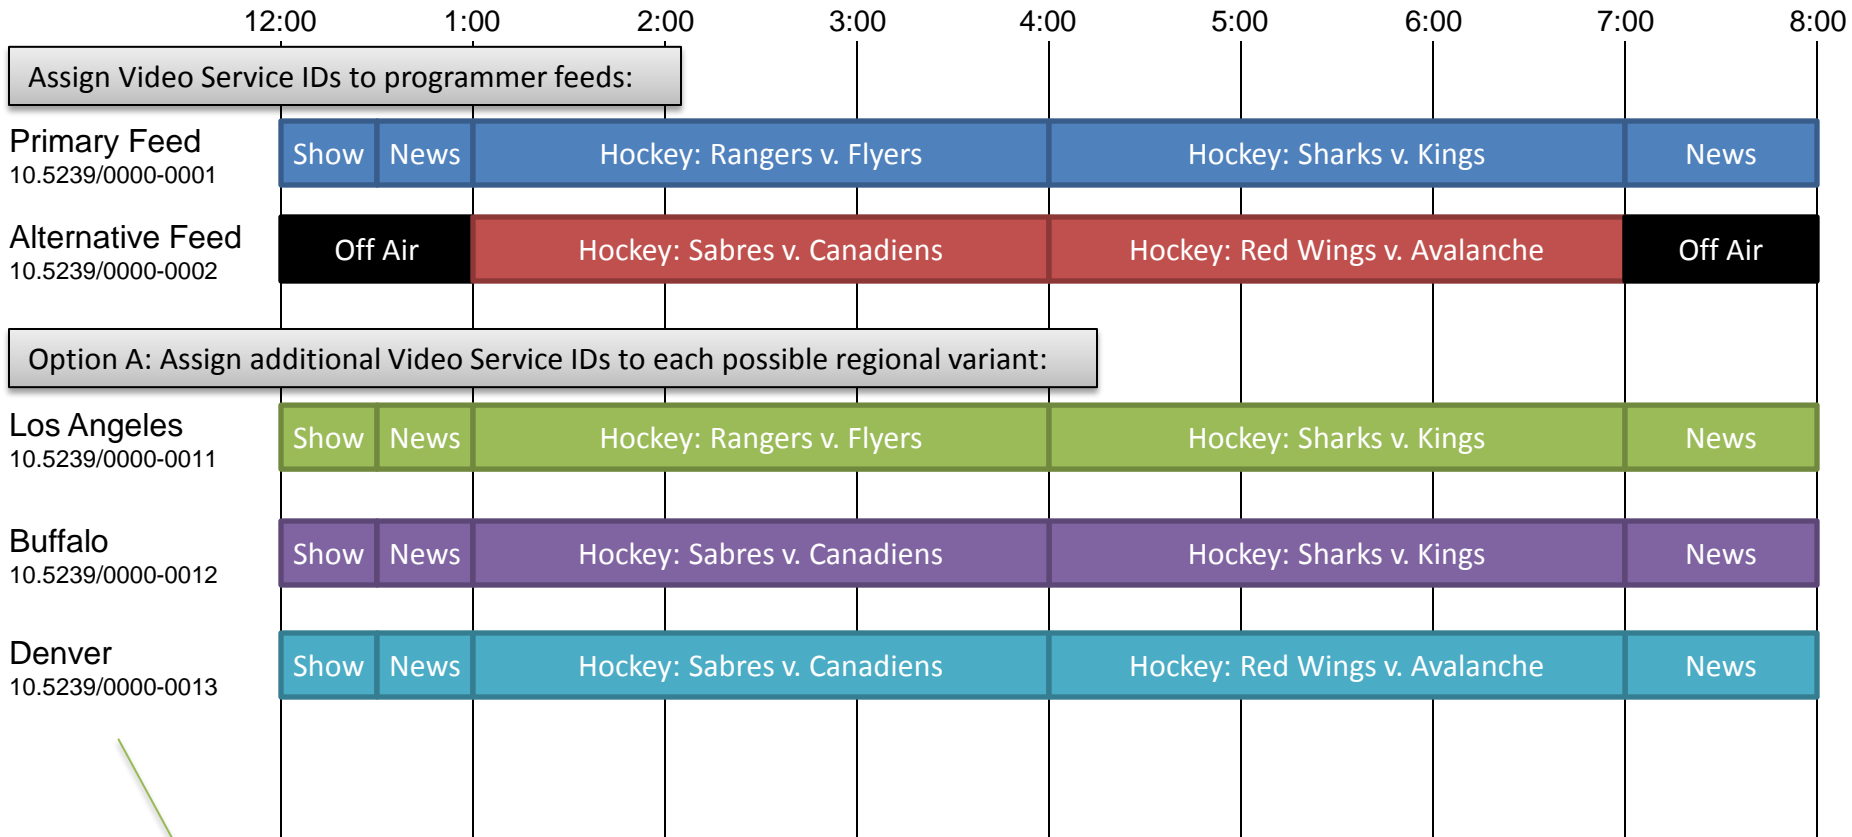

Video Services with Regionalized Content

Regional variants of video services are created to represent each unique combination of actual content which may be delivered to a client. This is similar to how EPG data is identified. Could be problematic to maintain in EIDR.