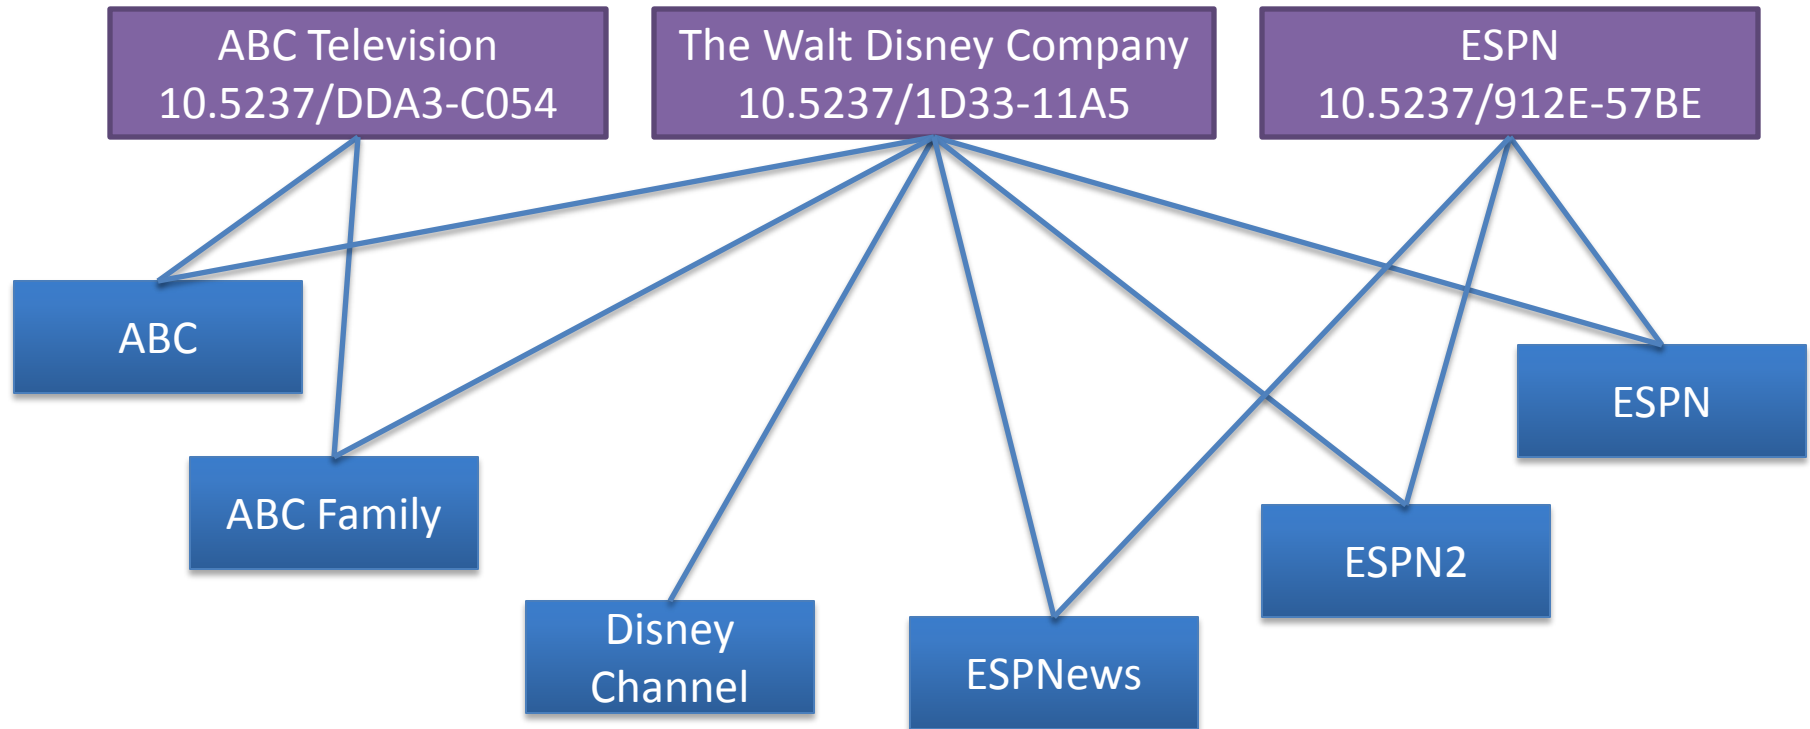

# Video Services – General Approach

All XYZ Video Services share the same programming with variations in time offset, format or language

# Use Party ID Relationship to Group Brands

Note: A Video Service may be associated with multiple Party IDs

# Video Services with Regionalized Content

Regional variants of video services are created to represent each unique combination of actual content which may be delivered to a client. This is similar to how EPG data is identified. Could be problematic to maintain in EIDR.